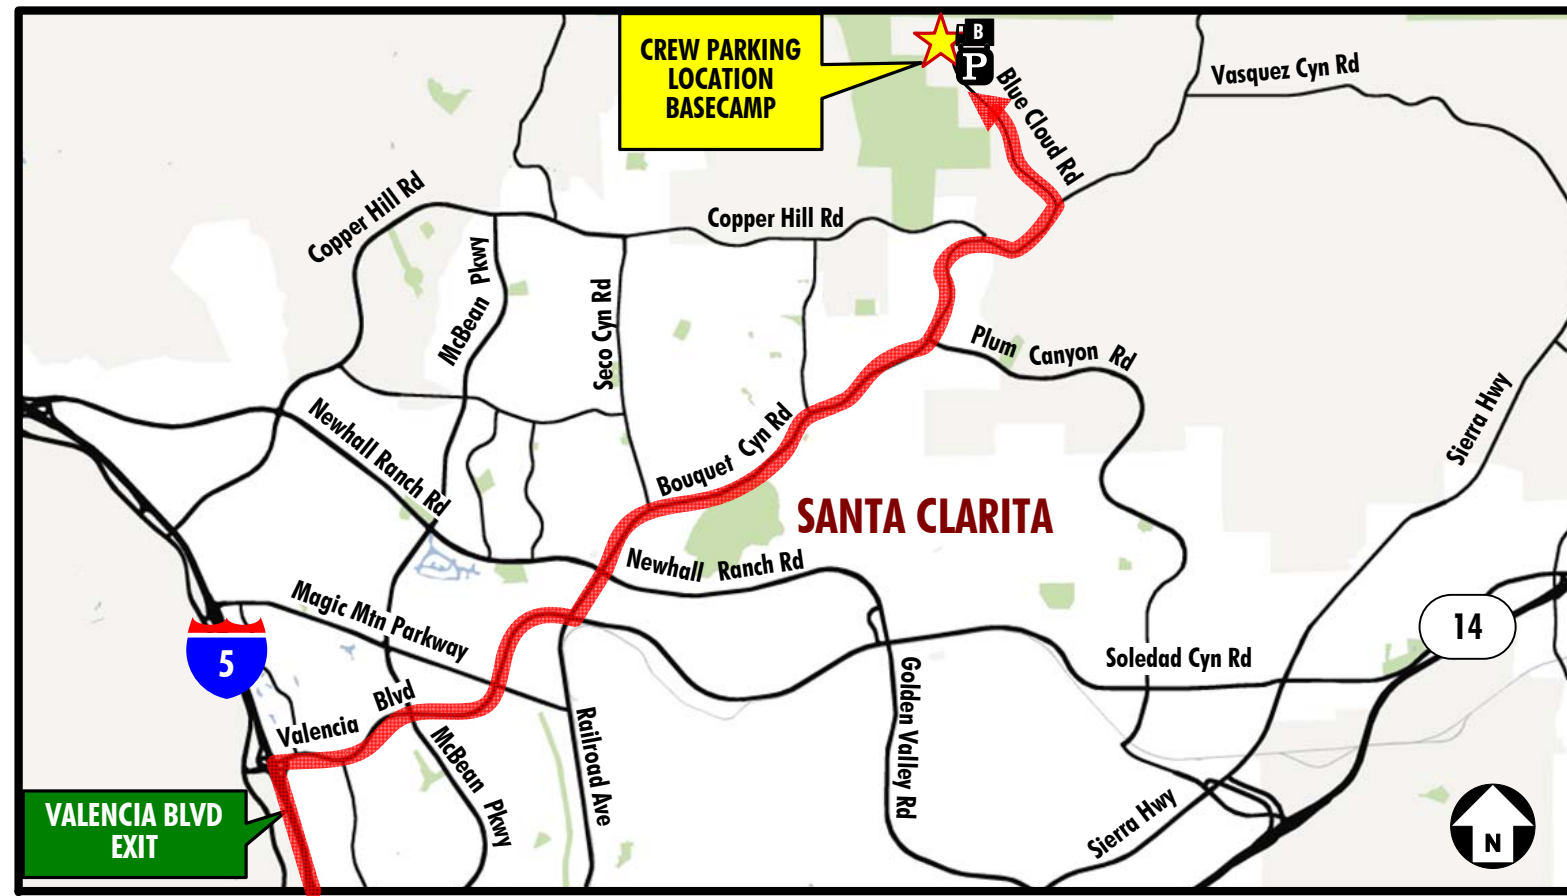

Blue Cloud Movie Ranch

MAP IS CLOSE TO SCALE

CREW MAP

Directions from the Westside to Location

1. Take the 10 FWY towards the 405 FWY
2. Take the 405 FWY NORTH
3. To the 5 FWY NORTH
4. Go 9.9 MILES and take the VALENCIA BLVD EXIT (EXIT 169)
- Note: The Exit is 6.6 miles NORTH of the 14 FWY and one exit before Magic Mtn Parkway
5. At the end of the off ramp turn RIGHT (EAST) onto VALENCIA BLVD
6. Go 2.5 MILES and turn LEFT (NORTH-EAST) onto BOUQUET CANYON RD
7. Go 4.8 MILES and turn LEFT (NORTH) onto BLUE CLOUD RD
- Note: BLUE CLOUD ROAD is exactly 1 ½ MILES once you pass PLUM CANYON RD
8. Go 0.6 MILE and arrive at BLUE CLOUD MOVIE RANCH. Park as directed.

Directions from Hollywood to Location

1. Take the 101 FWY NORTH
2. To the 170 FWY NORTH
3. To the 5 FWY NORTH
4. Go 16 MILES and take the VALENCIA BLVD EXIT (EXIT 169)
- Note: The Exit is 6.6 miles North of the 14 FWY and one exit before Magic Mtn Parkway
5. At the end of the off ramp turn RIGHT (EAST) onto VALENCIA BLVD
6. Go 2.5 MILES and turn LEFT (NORTH-EAST) onto BOUQUET CANYON RD
7. Go 4.8 MILES and turn LEFT (NORTH) onto BLUE CLOUD RD
- Note: BLUE CLOUD ROAD is exactly 1 ½ MILES once you pass PLUM CANYON RD
8. Go 0.6 MILE and arrive at BLUE CLOUD MOVIE RANCH. Park as directed.

Directions from the Valley to Location

1. Take the 101 FWY towards the 405 FWY NORTH
2. Take the 405 FWY NORTH
3. To the 5 FWY NORTH
4. Go 9.9 MILES and take the VALENCIA BLVD EXIT (EXIT 169)
- Note: The Exit is 6.6 miles North of the 14 FWY and one exit before Magic Mtn Parkway
5. At the end of the off ramp turn RIGHT (EAST) onto VALENCIA BLVD
6. Go 2.5 MILES and turn LEFT (NORTH-EAST) onto BOUQUET CANYON RD
7. Go 4.8 MILES and turn LEFT (NORTH) onto BLUE CLOUD RD
- Note: BLUE CLOUD ROAD is exactly 1 ½ MILES once you pass PLUM CANYON RD
8. Go 0.6 MILE and arrive at BLUE CLOUD MOVIE RANCH. Park as directed.